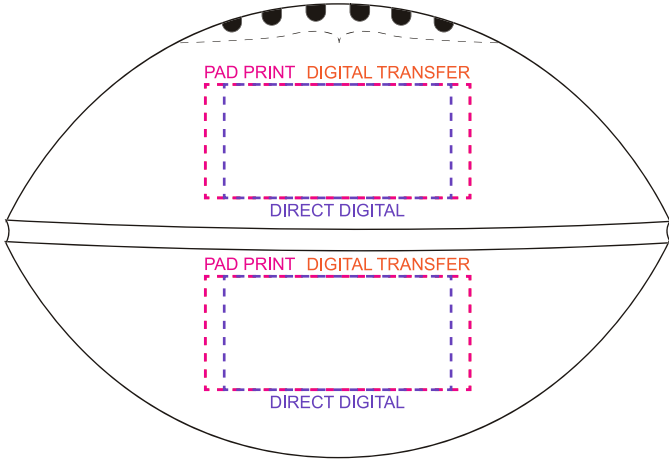

PRODUCT CODE:

SB005

PRODUCT SIZE:

86mmW x 60mmH

COLOUR OPTIONS:

White, Red (186c), Blue (2728c),

Yellow (yellow c), Orange (021c)

DECORATION AREAS:

Pad Print: 35mmW x 15mmH

Direct Digital: 30mmW x 15mmH

Digital Transfer: 35mmW x 15mmH

100% ACTUAL SIZE